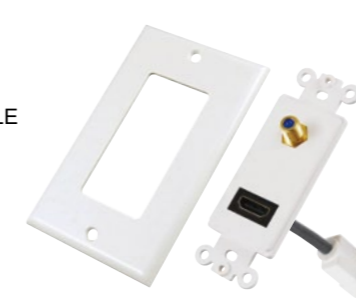

OW-1028
HDMI WALL PLATE
W/O CABLE
HDMI + RGB COMPONENT

OW-1031
HDMI WALL PLATE
W/O CABLE
HDMI + 2RCA
JACKS + 2 CAT5E

OW-102801
HDMI WALL PLATE
W/O CABLE
HDMI+VGA +RGB
COMPONENT

OW-1032
HDMI WALL PLATE
W/O CABLE
HDMI + 4 CAT 5E

OW-102802
HDMI WALL PLATE
W/O CABLE
HDMI+VGA+RGB
COMPONENT

OW-1033
HDMI WALL PLATE
W/O CABLE
HDMI + 2RCA + RGB
COMPONENT

OW-1029
HDMI WALL PLATE
W/O CABLE
HDMI + 2 RCA
JACKS + F FEMALE

OW-1034
HDMI WALL PLATE
W/CABLE

Wall Plate

OW-103401
USB WALL PLATE
W/CABLES

OW-1039
HDMI WALL PLATE
W/CABLE
HDMI + 3RCA JACKS
(COMPONENT)

OW-1035
DUAL HDMI WALL
PLATE W/2 CABLES

OW-1040
HDMI WALL PLATE
W/CABLE
HDMI + 2 RCA
JACKS + F FEMALE

OW-1036
HDMI WALL PLATE
W/CABLE
HDMI+1 RCA JACK

OW-1041
HDMI WALL PLATE
W/CABLE
HDMI + 1F + 1RCA
+ RJ45 + RJ11

OW-1037
HDMI WALL PLATE
W/CABLE
HDMI + 1 F FEMALE

OW-1042
HDMI WALL PLATE W/CABLE
HDMI + 2RCA JACKS+ RGB
COMPONENT