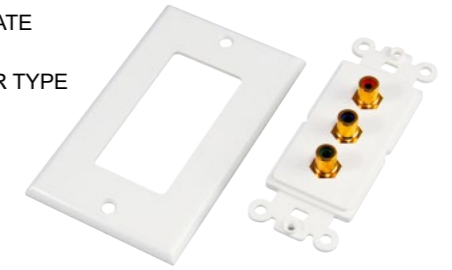

WORLDWALL PLATE

CHANGZHOU ONE WORLD INTERNATIONAL GROUP

www.owielec.com

Wall Plate

Wall Plate

OW-1001
1 SPEAKER WALL PLATE

OW-1002
2 SPEAKER WALL PLATE

OW-1003
3 SPEAKER WALL PLATE

OW-1004
4 SPEAKER WALL PLATE

OW-1005
5 SPEAKER WALL PLATE

OW-1006
3 RCA WALL PLATE
COMPONENT
(RGB)-COUPLER TYPE

OW-1007
5 RCA WALL PLATE COMPONENT
(RGB)+AUDIO-COUPLER TYPE

OW-1008
3 RCA COMPONENT + F FEMALE
WALL PLATE

OW-1009
F FEMALE WALL PLATE

OW-1010
2F FEMALES WALL PLATE

Wall Plate

OW-1011
F FEMALE WALL PLATE

OW-1016
VGA+3.5MM STEREO JACK
WALL PLATE

OW-1012
2 F FEMALES WALL PLATE

OW-1017
VGA WALL PLATE

OW-1013
3 F FEMALES WALL PLATE