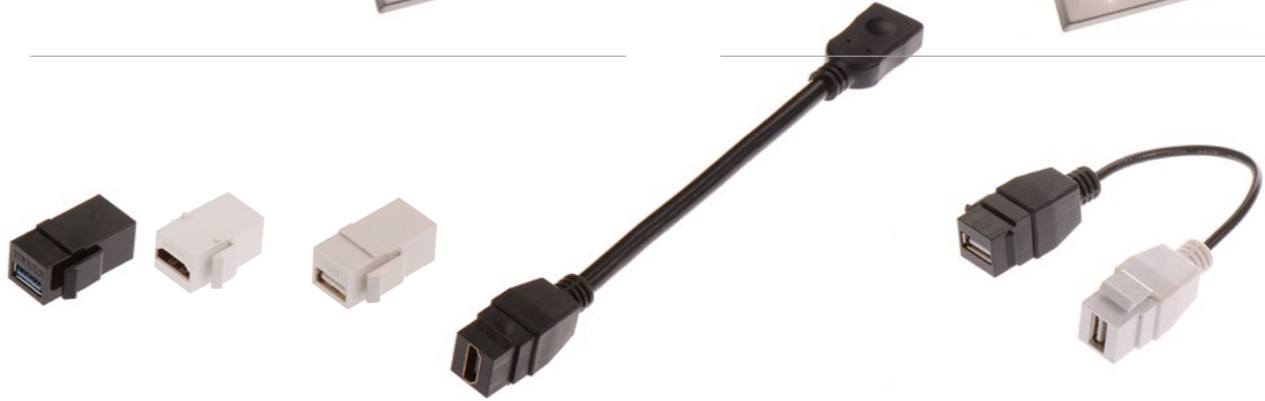

OW-1552
2 RCA JACKS WALL PLATE

OW-1584
WALL PLATE
86*86MM TYPE, CONVEX

Wall Plate

OW-1585
WALL PLATE
UK TYPE
146*86MM, FLAT

OW-1586
WALL PLATE
UK TYPE
146*86MM, CONVEX

Wall Plate

Wall Plate

CHANGZHOU ONE WORLD INTERNATIONAL GROUP
www.owielec.com