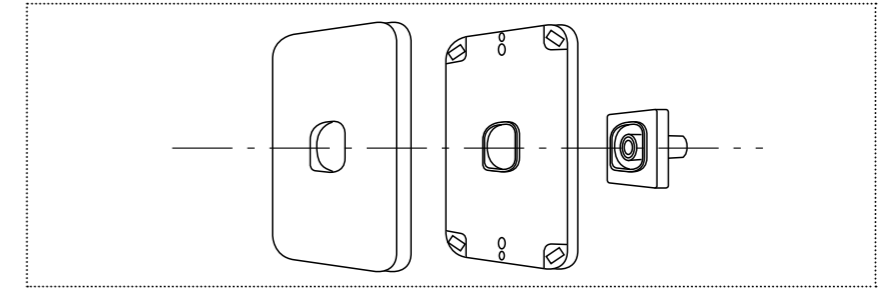

OW-1154
WALL PLATE

OW-1191
HDMI WALL PLATE

OW-1181
VGA+USB+3.5MM STEREO
JACK WALL PLATE

OW-1192
HDMI WALL PLATE

OW-1182
VGA WALL PLATE

OW-1193
HDMI WALL PLATE

Wall Plate

Keystone