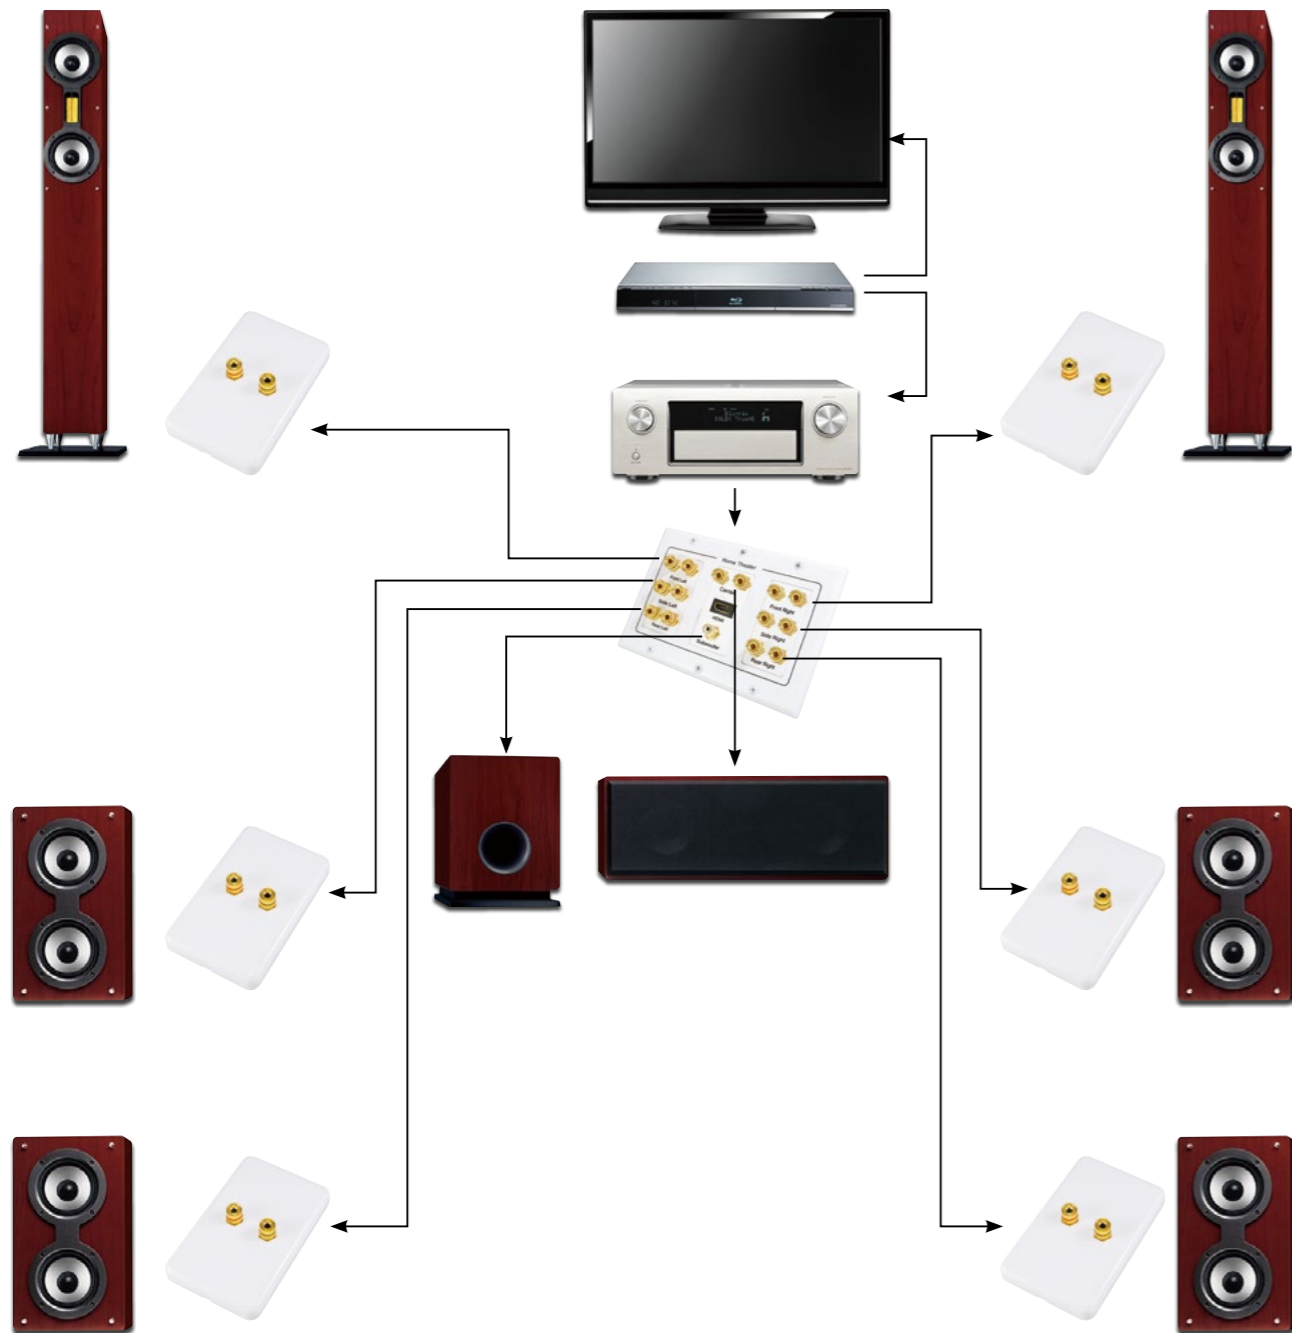

WORLDWALL PLATE

CHANGZHOU ONE WORLD INTERNATIONAL GROUP

www.owielec.com

Wall Plate

Wall Plate

OW-1001
1 SPEAKER WALL PLATE

OW-1002
2 SPEAKER WALL PLATE

OW-1003
3 SPEAKER WALL PLATE

OW-1004
4 SPEAKER WALL PLATE

OW-1005
5 SPEAKER WALL PLATE

OW-1006
3 RCA WALL PLATE
COMPONENT
(RGB)-COUPLER TYPE

OW-1007
5 RCA WALL PLATE COMPONENT
(RGB)+AUDIO-COUPLER TYPE

OW-1008
3 RCA COMPONENT + F FEMALE
WALL PLATE

OW-1009
F FEMALE WALL PLATE

OW-1010
2F FEMALES WALL PLATE

Wall Plate

OW-1011
F FEMALE WALL PLATE

OW-1016
VGA+3.5MM STEREO JACK
WALL PLATE

OW-1012
2 F FEMALES WALL PLATE

OW-1017
VGA WALL PLATE

OW-1013
3 F FEMALES WALL PLATE

Wall Plate

OW-103401
USB WALL PLATE
W/CABLES

OW-1039
HDMI WALL PLATE
W/CABLE
HDMI + 3RCA JACKS
(COMPONENT)

OW-1035
DUAL HDMI WALL
PLATE W/2 CABLES

OW-1040
HDMI WALL PLATE
W/CABLE
HDMI + 2 RCA
JACKS + F FEMALE