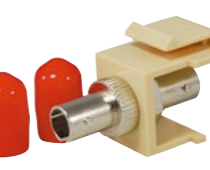

OW-110501
KEYSTONE JACK - 3.5MM STEREO

OW-110502
KEYSTONE JACK - USB

OW-1106
KEYSTONE JACK - MODULAR
F TYPE

OW-110601
KEYSTONE JACK - MODULAR
F TYPE

OW-1107
KEYSTONE JACK - MODULAR SC

OW-1108
KEYSTONE JACK - MODULAR ST