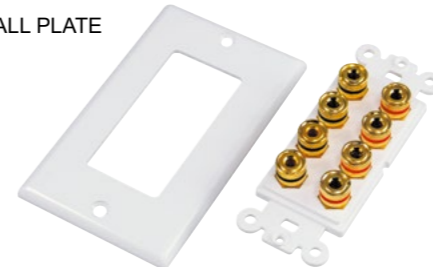

WORLDWALL PLATE

CHANGZHOU ONE WORLD INTERNATIONAL GROUP

www.owielec.com

Wall Plate

Wall Plate

OW-1001
1 SPEAKER WALL PLATE

OW-1002
2 SPEAKER WALL PLATE

OW-1003
3 SPEAKER WALL PLATE

OW-1004
4 SPEAKER WALL PLATE

OW-1005
5 SPEAKER WALL PLATE

OW-1006
3 RCA WALL PLATE
COMPONENT
(RGB)-COUPLER TYPE

OW-1007
5 RCA WALL PLATE COMPONENT
(RGB)+AUDIO-COUPLER TYPE

OW-1008
3 RCA COMPONENT + F FEMALE
WALL PLATE

OW-1009
F FEMALE WALL PLATE

OW-1010
2F FEMALES WALL PLATE

Wall Plate

OW-1011
F FEMALE WALL PLATE

OW-1016
VGA+3.5MM STEREO JACK
WALL PLATE

OW-1012
2 F FEMALES WALL PLATE

OW-1017
VGA WALL PLATE

OW-1013
3 F FEMALES WALL PLATE